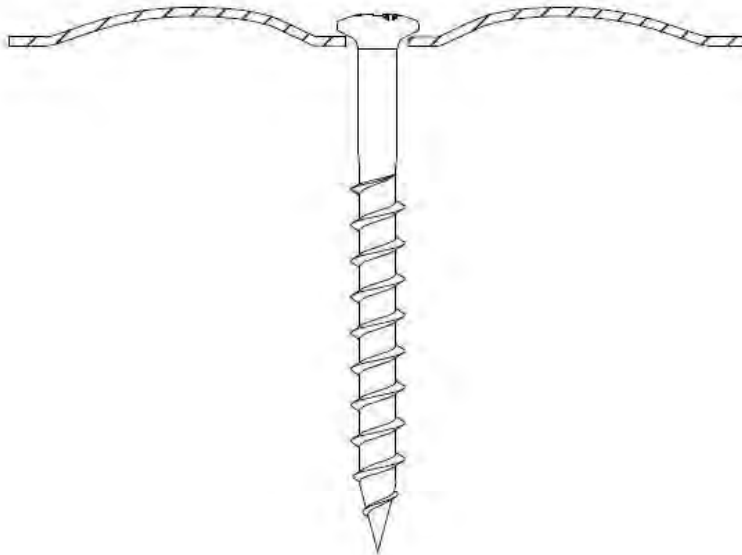

DVP-DF-8240H

GBSA2 6,0 x L