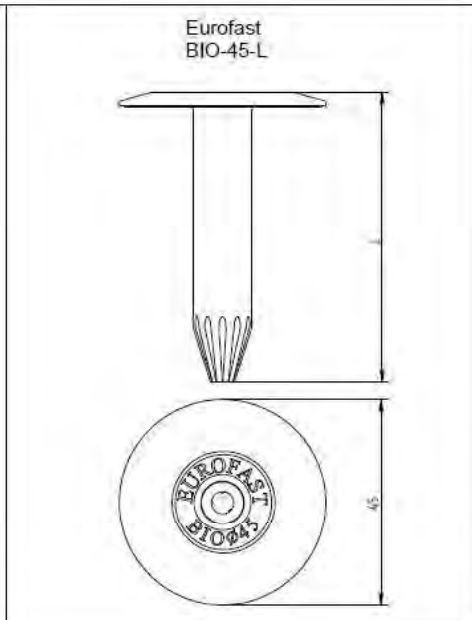

Range EDS-B-4,8 x L

BIO-45-L	EDS-B-4,8 x L

Combination:
Eurofast BIO-45-L
Eurofast EDS-B-4,8 x L

Van Roij Fasteners Europe b.v.
Jan Tooropstraat 16
NL-5753 DK Deurne
copyright © 12.2015