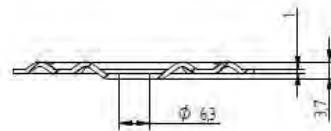

Combination:
Eurofast DVP-EF-5010N
Eurofast DFCF 6,3 x L

Van Roij Fasteners Europe b.v.
Jan Tooropstraat 16
NL-5753 DK Deurne
copyright © 12.2015