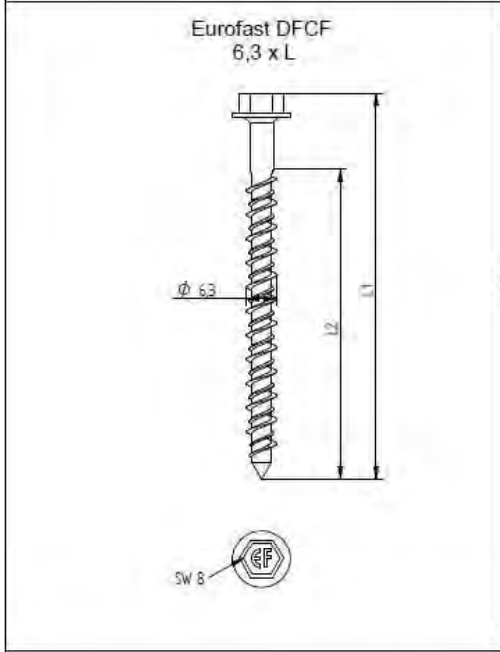

DVP-EF-5010D	DFCF 6,3 x L

Combination:
Eurofast DVP-EF-5010D
Eurofast DFCF 6,3 x L

Van Roij Fasteners Europe b.v.
Jan Tooropstraat 16
NL-5753 DK Deurne
copyright © 12.2015