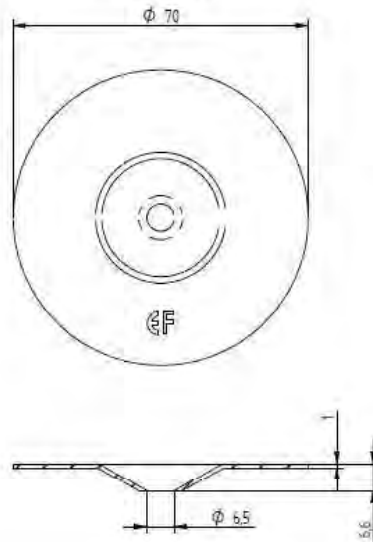

Eurofast
DVP-EF-7010D