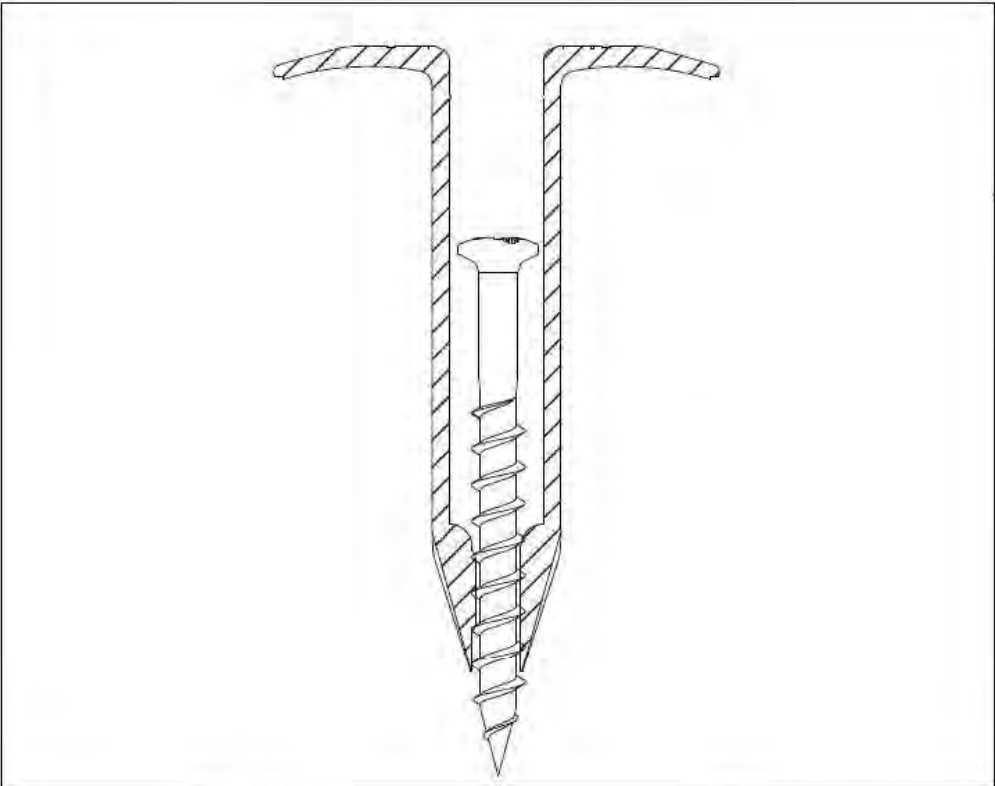

Eurofast
BIO-45-L

BIO-45-L	GBSA2 6,0 x L

Eurofast GBS-A2
6,0 x L