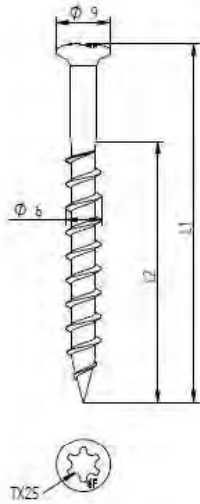

Combination:  
Eurofast DVP-DF-8240R  
Eurofast GBS 6,0 x L

Van Roij Fasteners Europe b.v.  
Jan Tooropstraat 16  
NL-5753 DK Deurne  
copyright © 12.2015

DVP-DF-8240H

GBS 6,0 x L

Eurofast GBS  
6,0 x L

Eurofast  
DVP-DF-8240H