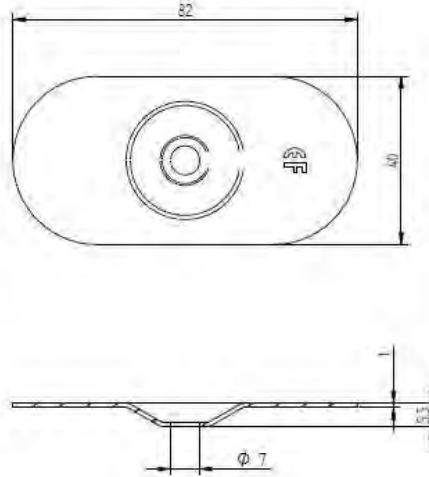

DVP-DF-8240R

GBSA2 6,0 x L

Combination:
Eurofast DVP-DF-8240R
Eurofast GBS-A2 6,0 x L

Van Roij Fasteners Europe b.v.
Jan Tooropstraat 16
NL-5753 DK Deurne
copyright © 12.2015