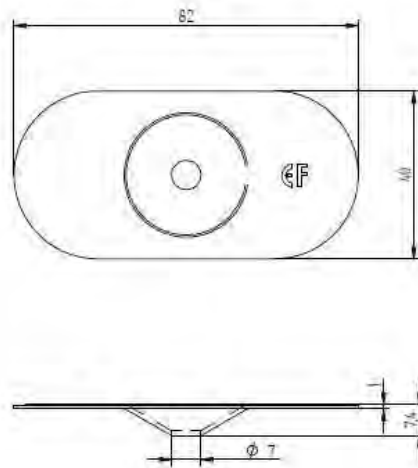

Combination:  
Eurofast DVP-DF-8240H  
Eurofast GBS 6,0 x L

Van Roij Fasteners Europe b.v.  
Jan Tooropstraat 16  
NL-5753 DK Deurne  
copyright © 12.2015

DVP-DF-8240D

GBS 6,0 x L

Eurofast GBS  
6,0 x L

Eurofast  
DVP-DF-8240D