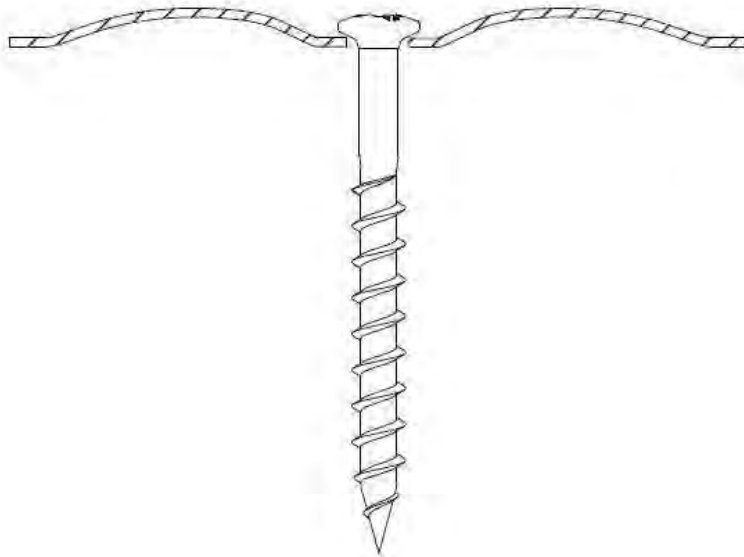

DVP-DF-8240H

GBS 6,0 x L