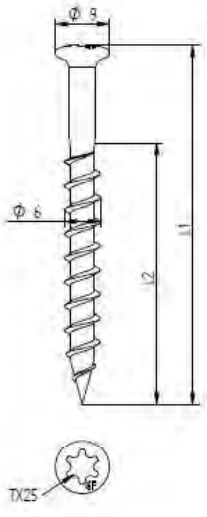

BIO-45-L	GBSA2 6,0 x L

Combination:
Eurofast BIO-45-L
Eurofast GBS-A2 6,0 x L

Van Roij Fasteners Europe b.v.
Jan Tooropstraat 16
NL-5753 DK Deurne
copyright © 12.2015