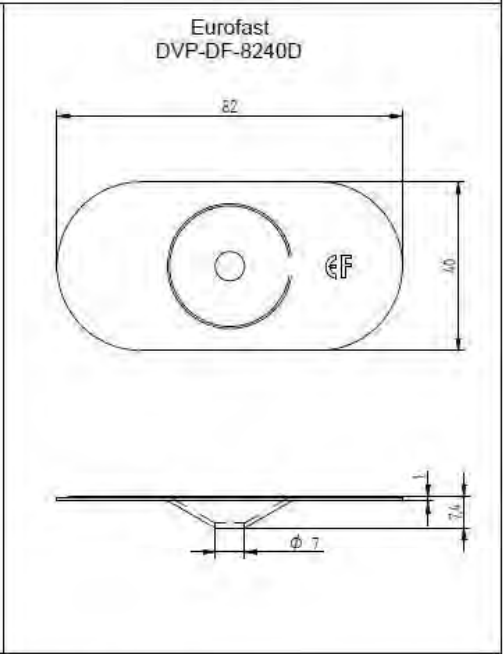

DVP-DF-8240D	DFCF 6,3 x L

Combination:
Eurofast DVP-DF-8240D
Eurofast DFCF 6,3 x L

Van Roij Fasteners Europe b.v.
Jan Tooropstraat 16
NL-5753 DK Deurne
copyright © 12.2015