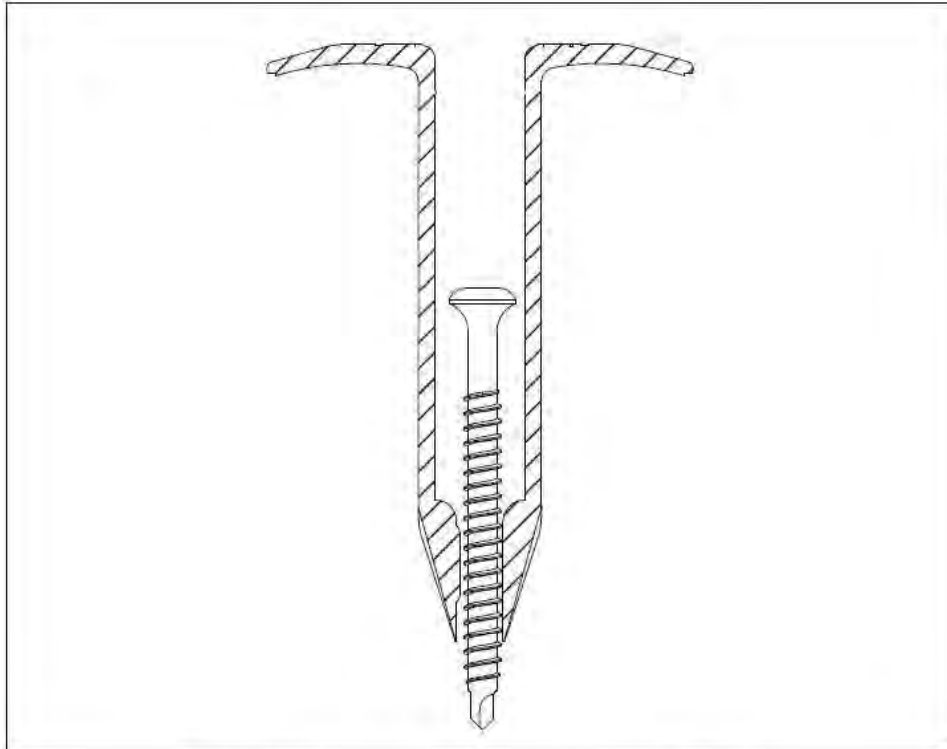

Range EDS-B-4,8 x L

BIO-45-L	EDS-B-4,8 x L

Combination:
Eurofast BIO-45-L
Eurofast EDS-B-4,8 x L

Van Roij Fasteners Europe b.v.
Jan Tooropstraat 16
NL-5753 DK Deurne
copyright © 12.2015