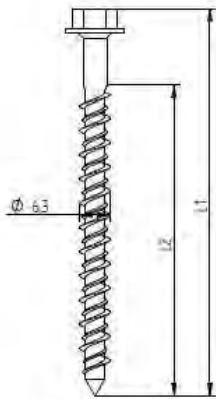

DVP-DFB8240D

DFCF 6,3 x L

Combination:
Eurofast DVP-DFB8240D
Eurofast DFCF 6,3 x L

Van Roij Fasteners Europe B.v.
Jan Tooropstraat 16
NL-5753 DK Deurne
copyright © 12.2015