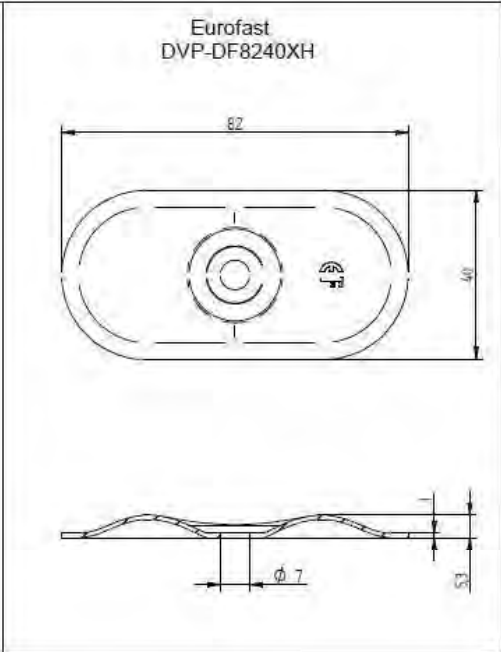

DVP-DF8240XH	DFCF 6,3 x L

Combination:
Eurofast DVP-DF8240XH
Eurofast DFCF 6,3 x L

Van Roij Fasteners Europe b.v.
Jan Tooropstraat 16
NL-5753 DK Deume
copyright © 12.2015