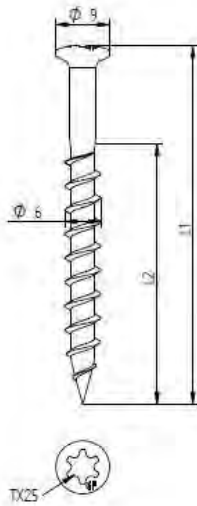

DVP-DF-8240H

GBSA2 6,0 x L

Eurofast GBS-A2  
6,0 x L

Eurofast  
DVP-DF-8240H

Combination:  
Eurofast DVP-DF-8240H  
Eurofast GBS-A2 6,0 x L

Van Roij Fasteners Europe b.v.  
Jan Tooropstraat 16  
NL-5753 DK Deurne  
copyright © 12.2015