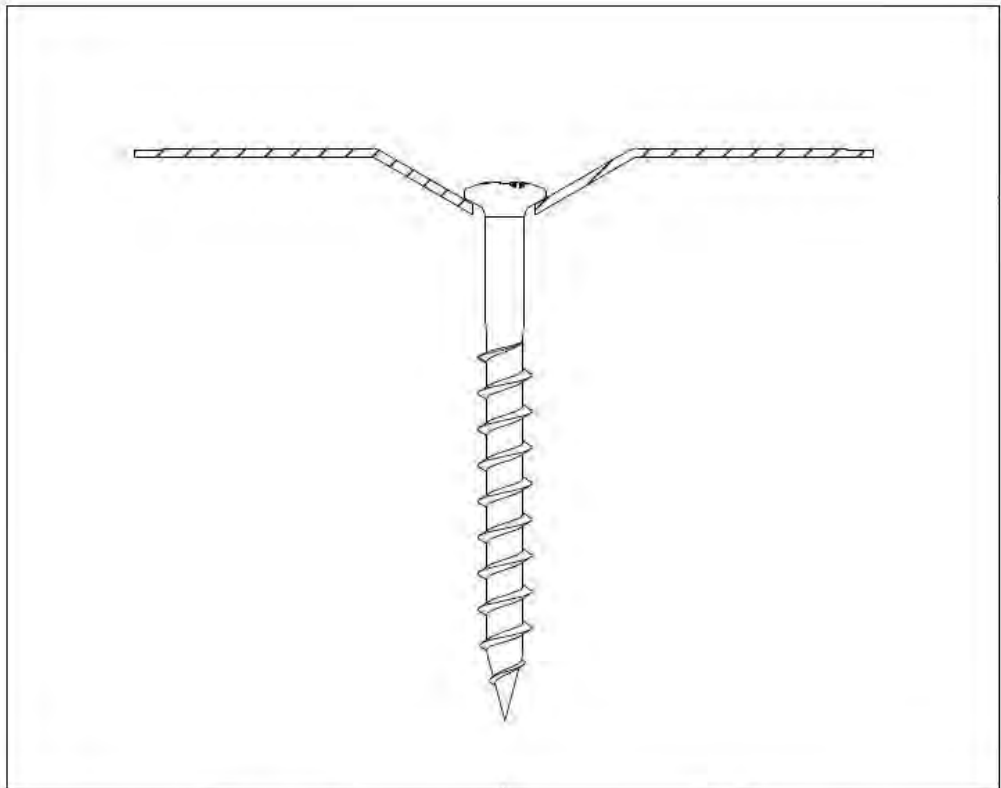

DVP-DF-8240D	GBSA2 6,0 x L

Combination:
Eurofast DVP-DF-8240D
Eurofast GBS-A2 6,0 x L

Van Roij Fasteners Europe b.v.
Jan Tooropstraat 16
NL-5753 DK Deurne
copyright © 12.2015