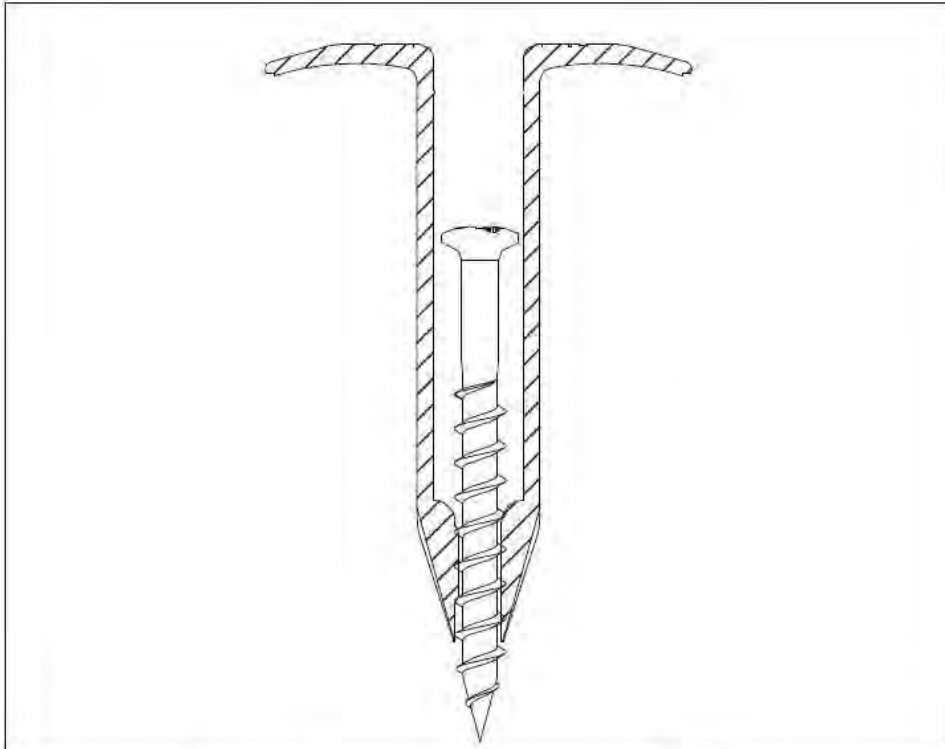

## Range GBS-6,0 x L

BIO-45-L	GBS 6,0 x L
----------	-------------

<p>Combination: Eurofast BIO-45-L Eurofast GBS 6,0 x L</p>	<p>Van Røij Fasteners Europe b.v. Jan Tooropstraat 16 NL-5753 DK Deurne copyright © 12.2015</p>
--	---