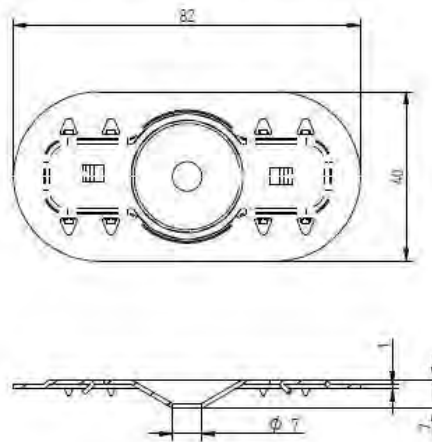

DVP-DFB8240D

DFCF 6,3 x L

Combination:
Eurofast DVP-DFB8240D
Eurofast DFCF 6,3 x L

Van Roij Fasteners Europe B.v.
Jan Tooropstraat 16
NL-5753 DK Deurne
copyright © 12.2015