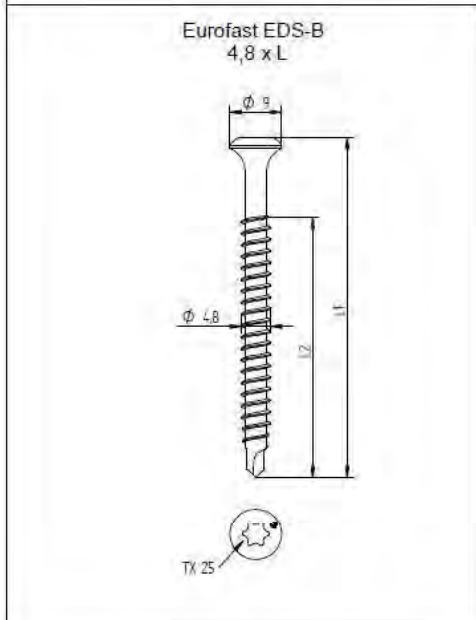

Range EDS-B-4,8 x L

BIO-45-L	EDS-B-4,8 x L

Combination:
Eurofast BIO-45-L
Eurofast EDS-B-4,8 x L

Van Roij Fasteners Europe b.v.
Jan Tooropstraat 16
NL-5753 DK Deurne
copyright © 12.2015