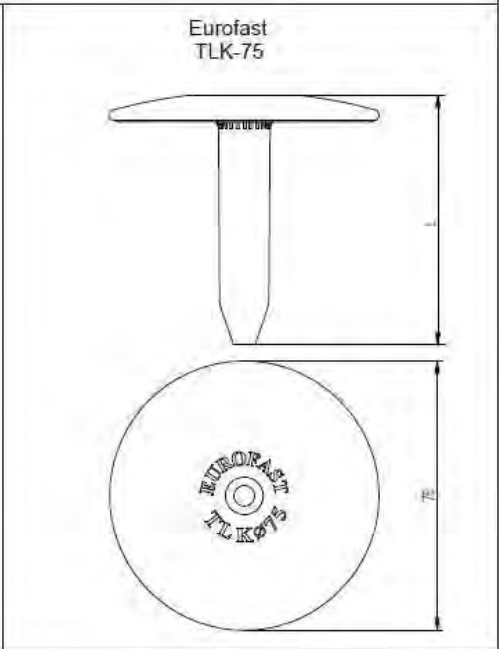

TLK-75	GBS 6,0 x L

Combination:
Eurofast TLK-75
Eurofast GBS 6,0 x L

Van Roij Fasteners Europe b.v.
Jan Toeropstraat 16
NL-5753 DK Deurne
copyright © 12.2015