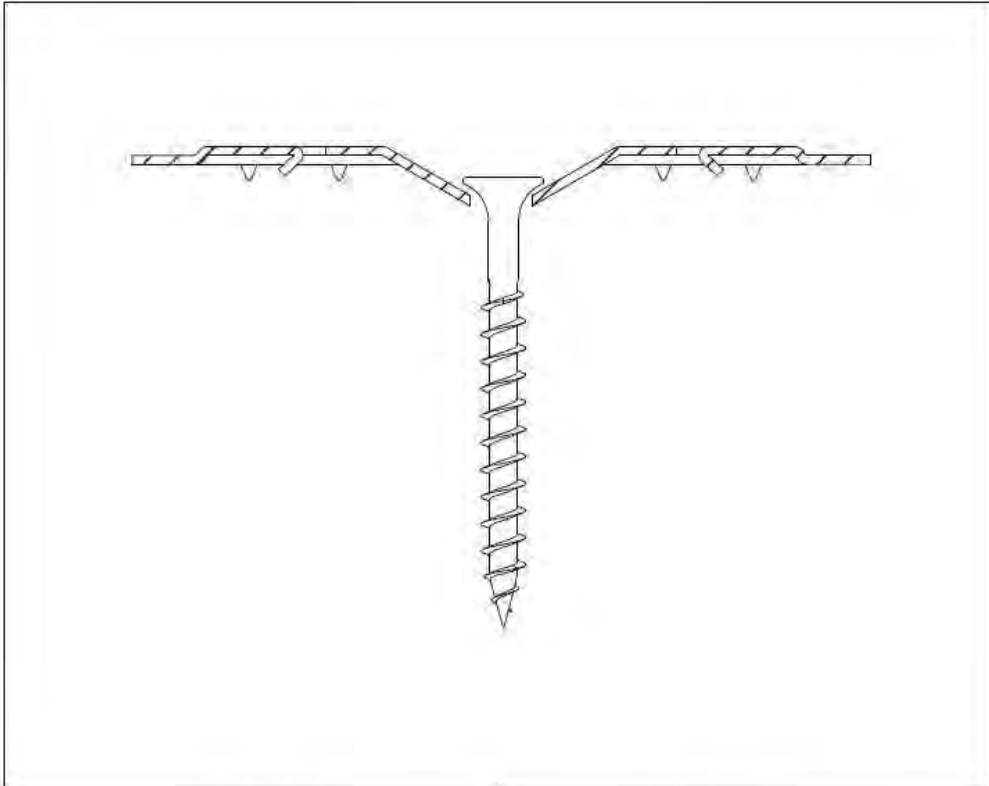

DVP-DFB-8240D

EDS-H 5,0 x L

Eurofast EDS-H
5,0 x L