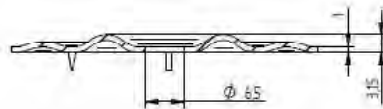

Combination:
Eurofast DVP-EFB-51NS
Eurofast DFCF 6,3 x L

Van Roij Fasteners Europe b.v.
Jan Tooropstraat 16
NL-5753 DK Deurne
copyright © 12.2015