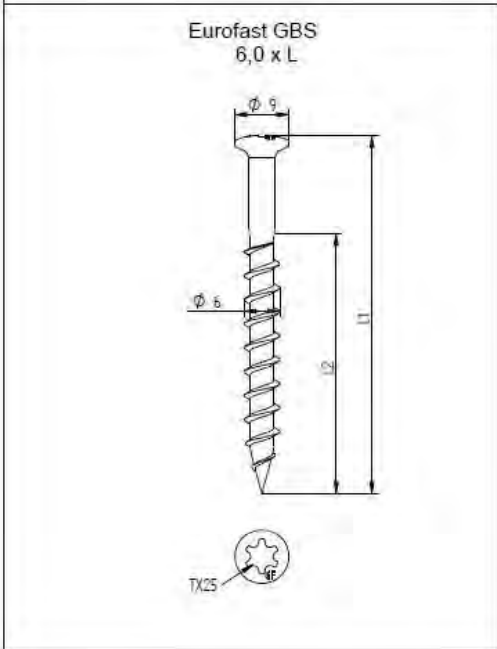

TLK-75	GBS 6,0 x L

Combination:
Eurofast TLK-75
Eurofast GBS 6,0 x L

Van Roij Fasteners Europe b.v.
Jan Toeropstraat 16
NL-5753 DK Deurne
copyright © 12.2015