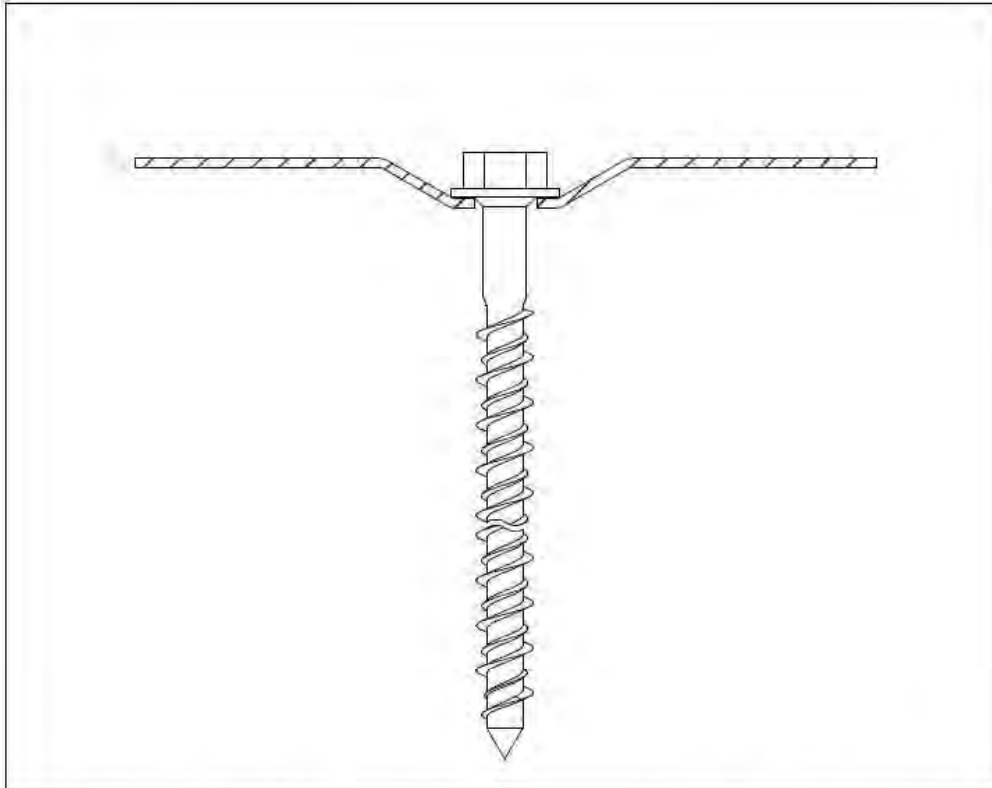

Eurofast
DVP-DF-8240R

DVP-DF-8240R

DFCF 6,3 x L

Eurofast DFCF
6,3 x L