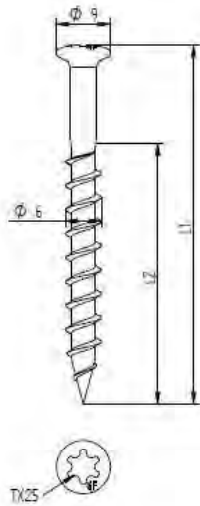

Combination:  
Eurofast DVP-DF-8240H  
Eurofast GBS 6,0 x L

Van Roij Fasteners Europe b.v.  
Jan Tooropstraat 16  
NL-5753 DK Deurne  
copyright © 12.2015

DVP-DF-8240D

GBS 6,0 x L

Eurofast GBS  
6,0 x L

Eurofast  
DVP-DF-8240D