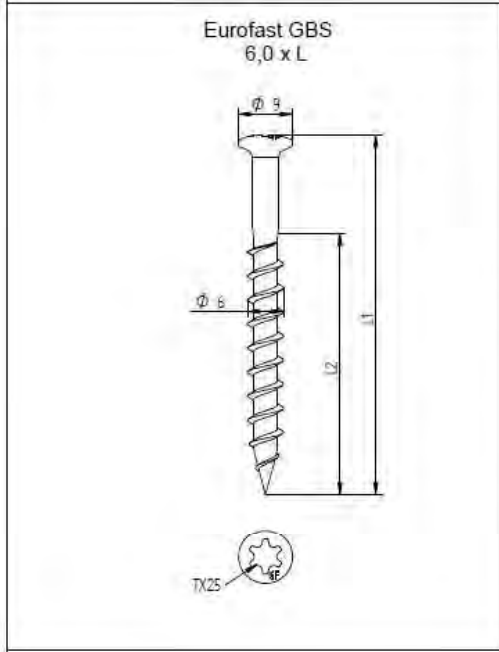

DVP-DF-8240R	GBS 6,0 x L

Combination:
Eurofast DVP-DF-8240R
Eurofast GBS 6,0 x L

Van Roij Fasteners Europe b.v.
Jan Tooropstraat 16
NL-5753 DK Deurne
copyright © 12.2015