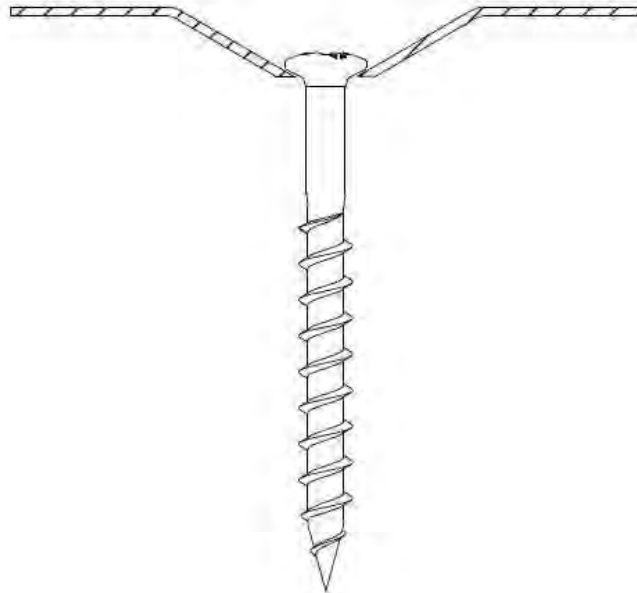

DVP-DF-7070D

GBS 6,0 x L