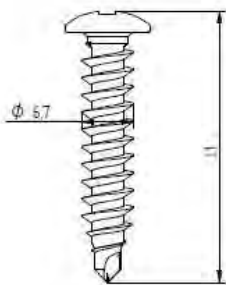

Eurofast DFHD
6,7 x 32