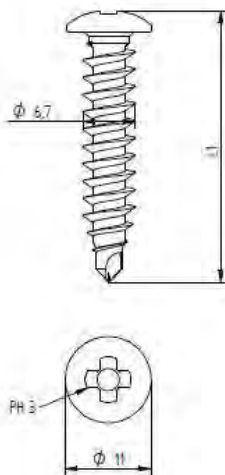

Eurofast DFHD
6,7 x 32