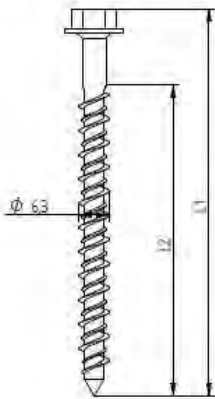

Combination:
Eurofast DVP-EF-7010N
Eurofast DFCF 6,3 x L

Van Roij Fasteners Europe b.v.
Jan Tooropstraat 16
NL-5753 DK Deurne
copyright © 12.2015