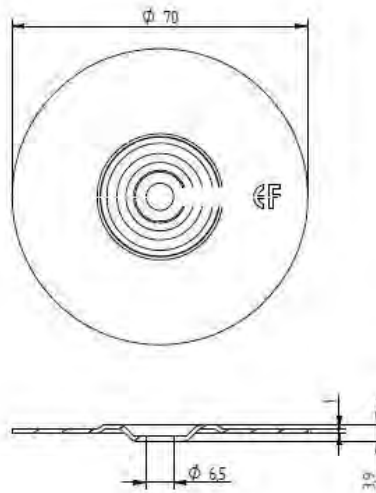

Combination:
Eurofast DVP-EF-7010N
Eurofast DFCF 6,3 x L

Van Roij Fasteners Europe b.v.
Jan Tooropstraat 16
NL-5753 DK Deurne
copyright © 12.2015