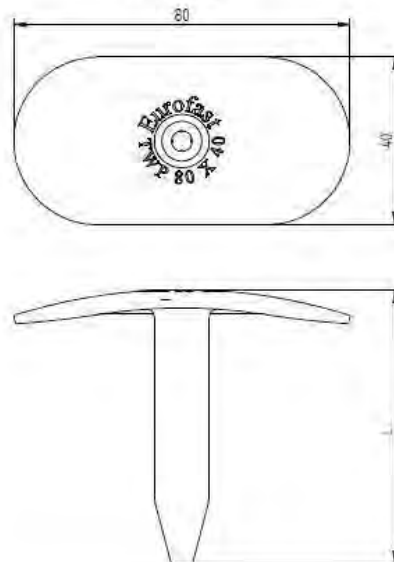

TWP-8040

EDS-B-4,8 x L

Combination:
Eurofast TWP-8040
Eurofast EDS-B-4,8 x L

Van Roij Fasteners Europe b.v.
Jan Tooropstraat 16
NL-5753 DK Deurne
copyright © 12.2015