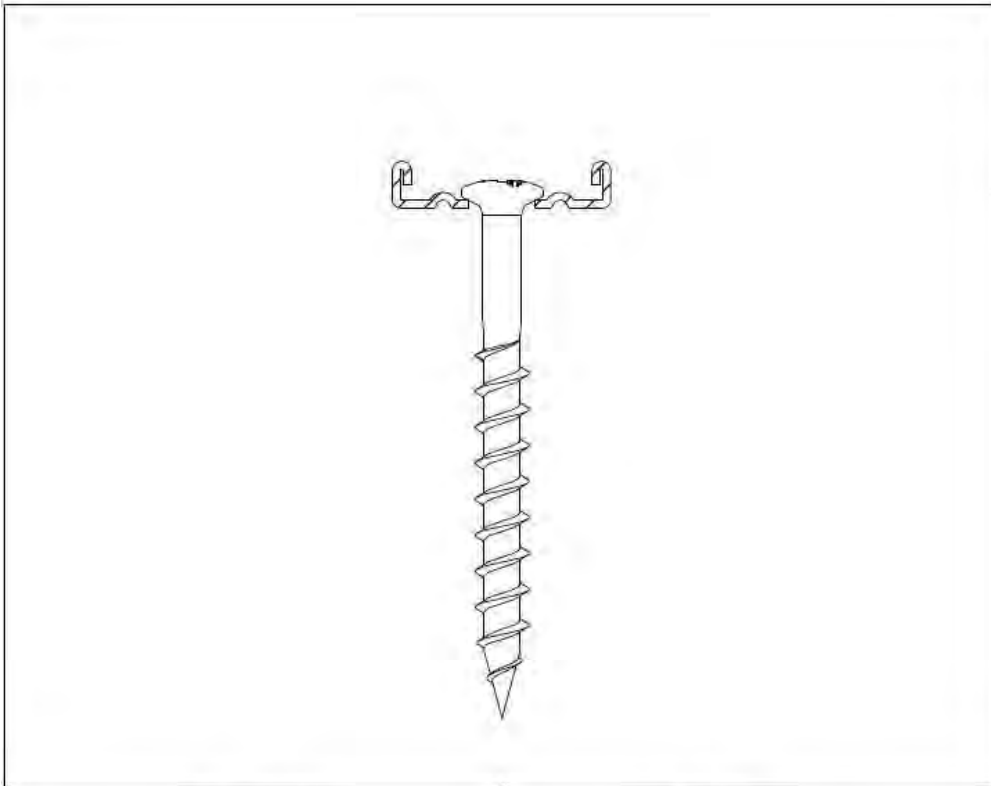

Eurofast
EDF-BAR-F

EDF-BAR-F 30 x 2250

GBSA2 6,0 x L

Eurofast GBS-A2
6,0 x L