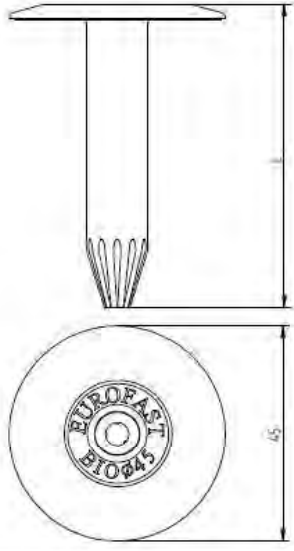

BIO-45-L	GBSA2 6,0 x L

Combination:
Eurofast BIO-45-L
Eurofast GBS-A2 6,0 x L

Van Roij Fasteners Europe b.v.
Jan Tooropstraat 16
NL-5753 DK Deurne
copyright © 12.2015