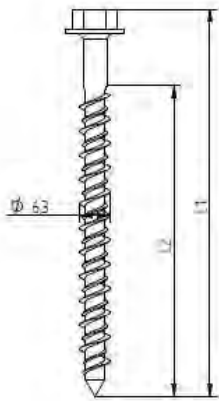

DVP-EF-7007N

DFCF 6,3 x L

Combination:
Eurofast DVP-EF-7007N
Eurofast DFCF 6,3 x L

Van Rijn Fasteners Europe b.v.
Jan Tooropstraat 16
NL-5753 DK Deurne
copyright © 12.2015