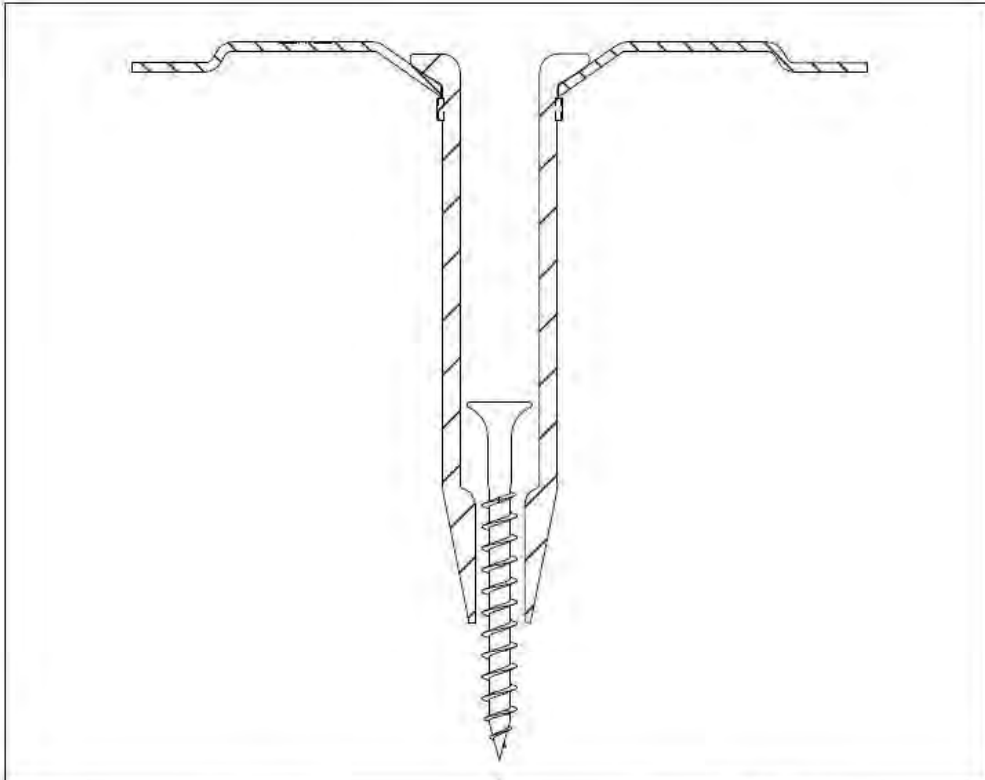

KMT-15 + DVP-KMT-8240D

EDS-H 5,0 x L

Eurofast EDS-H
5,0 x L