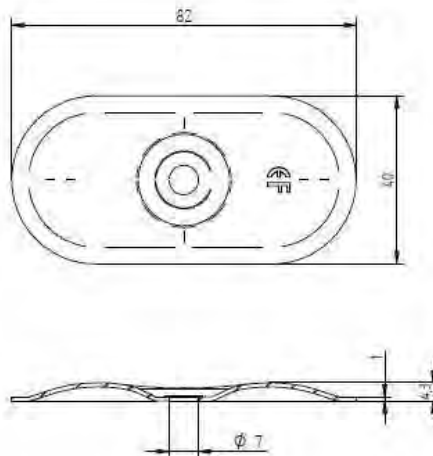

Combination:  
Eurofast DVP-DF-8240R  
Eurofast GBS 6,0 x L

Van Roij Fasteners Europe b.v.  
Jan Tooropstraat 16  
NL-5753 DK Deurne  
copyright © 12.2015

DVP-DF-8240H

GBS 6,0 x L

Eurofast GBS  
6,0 x L

Eurofast  
DVP-DF-8240H