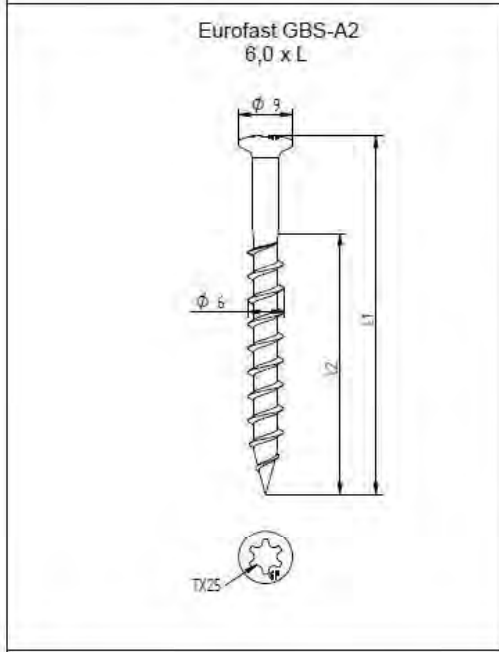

DVP-DF-8240D	GBSA2 6,0 x L

Combination:
Eurofast DVP-DF-8240D
Eurofast GBS-A2 6,0 x L

Van Roij Fasteners Europe b.v.
Jan Tooropstraat 16
NL-5753 DK Deurne
copyright © 12.2015