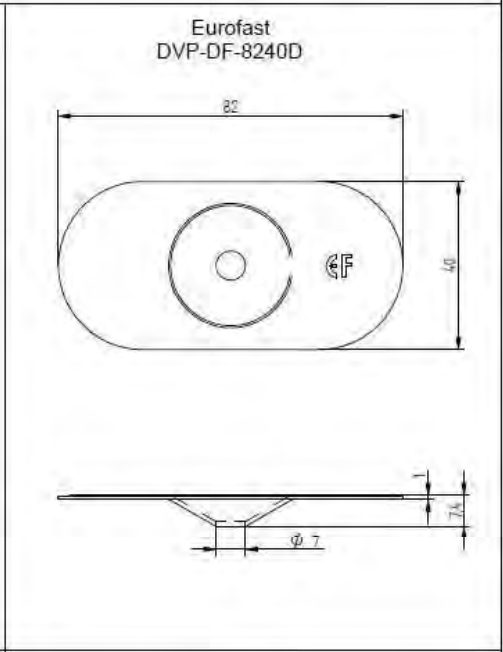

DVP-DF-8240D	GBSA2 6,0 x L

Combination:
Eurofast DVP-DF-8240D
Eurofast GBS-A2 6,0 x L

Van Roij Fasteners Europe b.v.
Jan Tooropstraat 16
NL-5753 DK Deurne
copyright © 12.2015