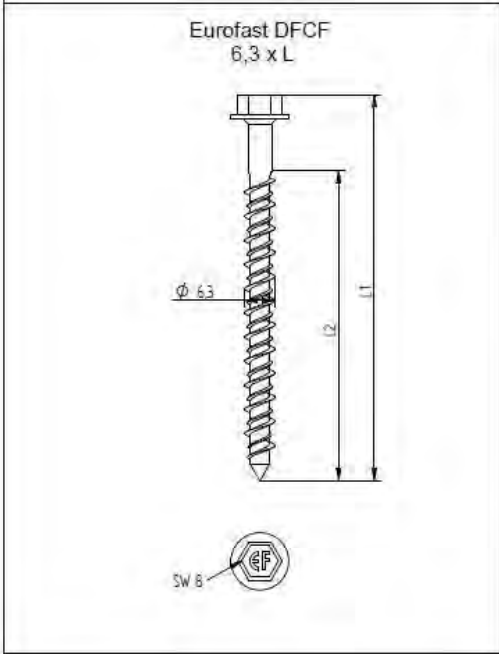

DVP-DF-8240D	DFCF 6,3 x L

Combination:
Eurofast DVP-DF-8240D
Eurofast DFCF 6,3 x L

Van Roij Fasteners Europe b.v.
Jan Tooropstraat 16
NL-5753 DK Deurne
copyright © 12.2015