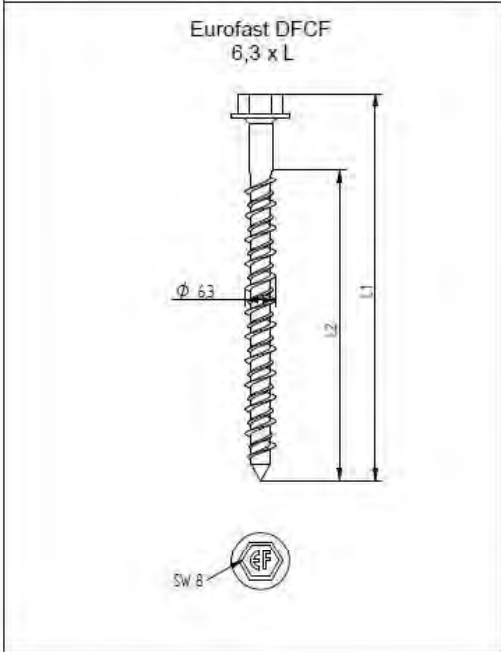

DVP-DF8240XH	DFCF 6,3 x L

Combination:
Eurofast DVP-DF8240XH
Eurofast DFCF 6,3 x L

Van Roij Fasteners Europe b.v.
Jan Tooropstraat 16
NL-5753 DK Deume
copyright © 12.2015