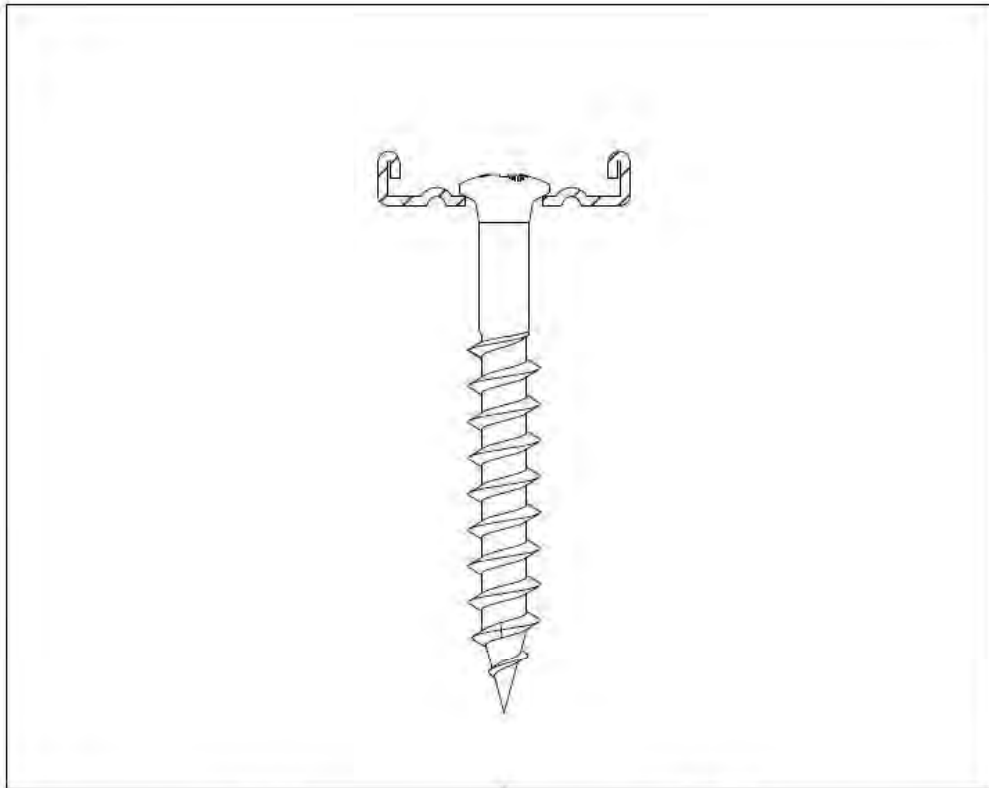

Eurofast
EDF-BAR-F

Eurofast
GBS-8,0 x L