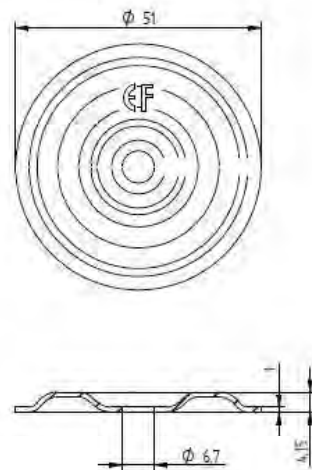

Eurofast
DVP-EF-51N