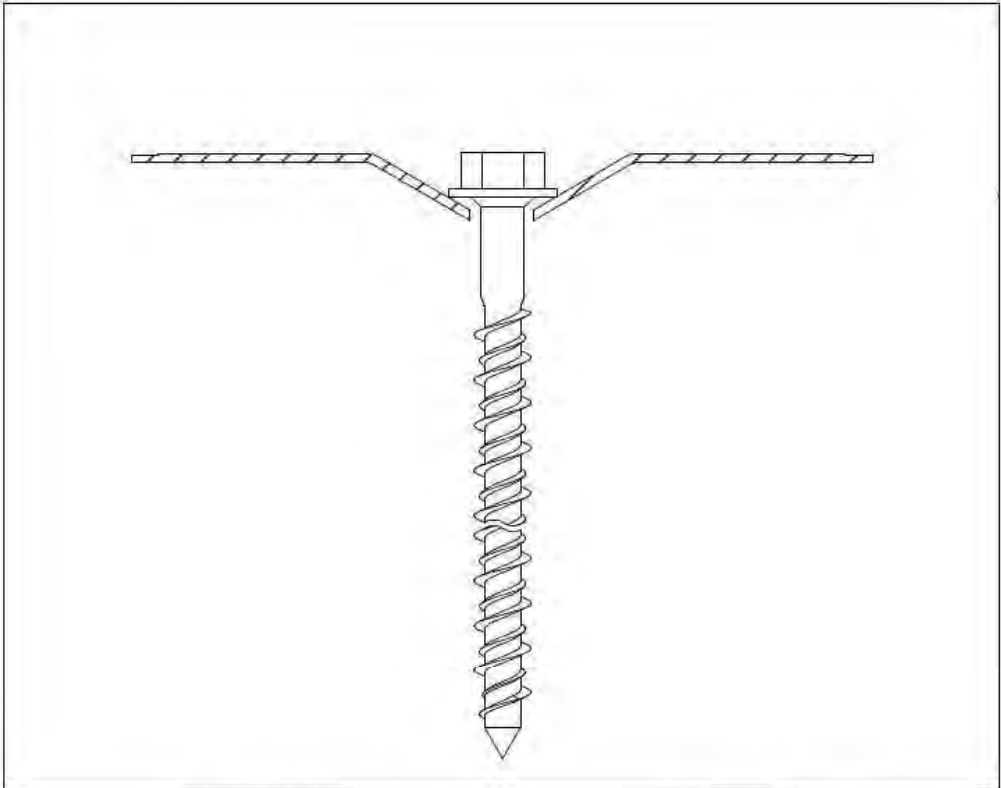

DVP-DF-8240D	DFCF 6,3 x L

Combination:
Eurofast DVP-DF-8240D
Eurofast DFCF 6,3 x L

Van Roij Fasteners Europe b.v.
Jan Tooropstraat 16
NL-5753 DK Deurne
copyright © 12.2015