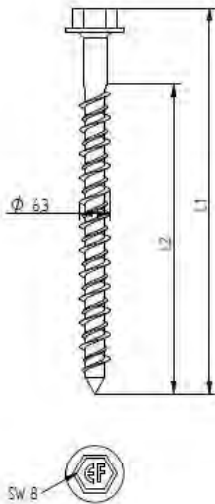

DVP-DF-8240R

DFCF 6,3 x L

Combination:
Eurofast DVP-DF-8240R
Eurofast DFCF 6,3 x L

Van Roij Fasteners Europe b.v.
Jan Tooropstraat 16
NL-5753 DK Deurne
copyright © 12.2015