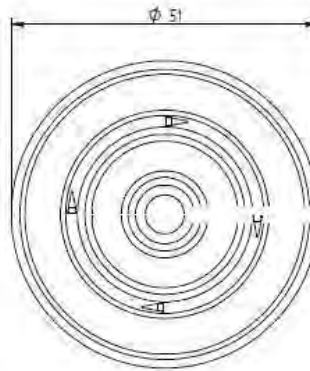

Combination:
Eurofast DVP-EFB-51NS
Eurofast DFCF 6,3 x L

Van Roij Fasteners Europe b.v.
Jan Tooropstraat 16
NL-5753 DK Deurne
copyright © 12.2015