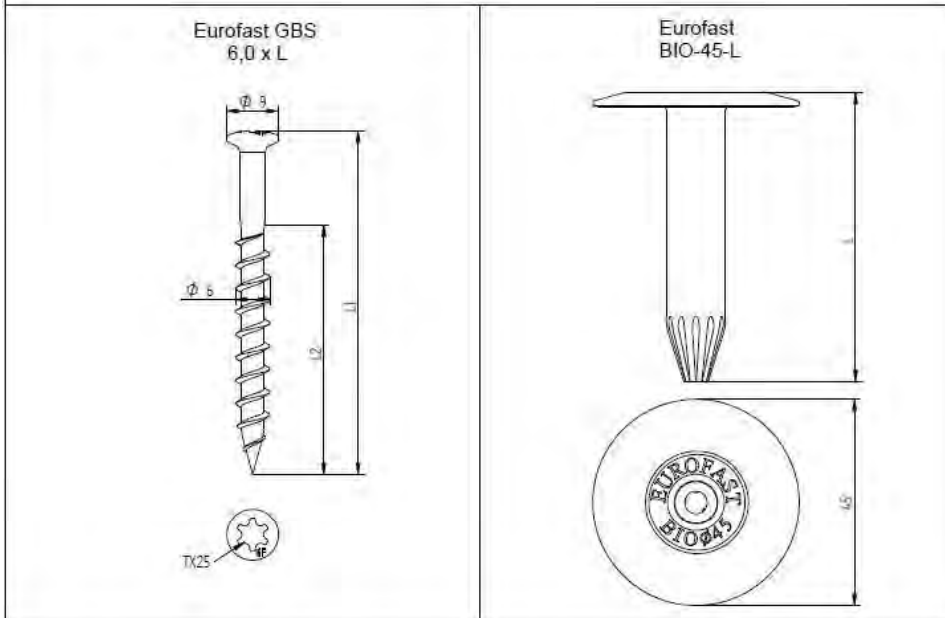

## Range GBS-6,0 x L

BIO-45-L	GBS 6,0 x L
----------	-------------

<p>Combination: Eurofast BIO-45-L Eurofast GBS 6,0 x L</p>	<p>Van Røij Fasteners Europe b.v. Jan Tooropstraat 16 NL-5753 DK Deurne copyright © 12.2015</p>
--	---