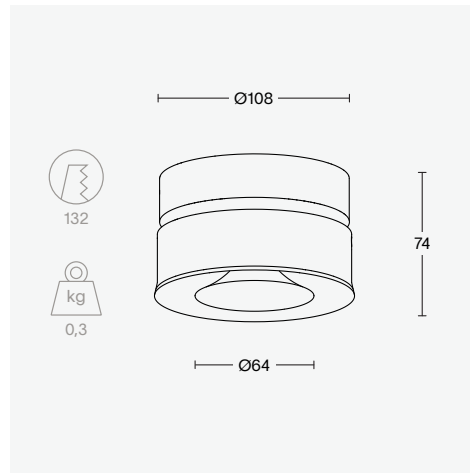

pradovent

tech specs

type	supply or exhaust
air flow	maximum 50m ³ /h
pressure	25 - 75 Pa
noise level	< 27 dB(A)
adjustment	32 steps
lock mechanism	integrated lock
color	white - RAL 9003
paintable	with synthetic primer
compatibility	fits into every Ø125 duct
other	patent pending

order number

8000 - 1000	pradovent
-------------	-----------

accessoires

installation

8000 - 0001	plaster ring Ø108
8000 - 0011	clt csc ring Ø108

capacity graphs

air supply

air extraction