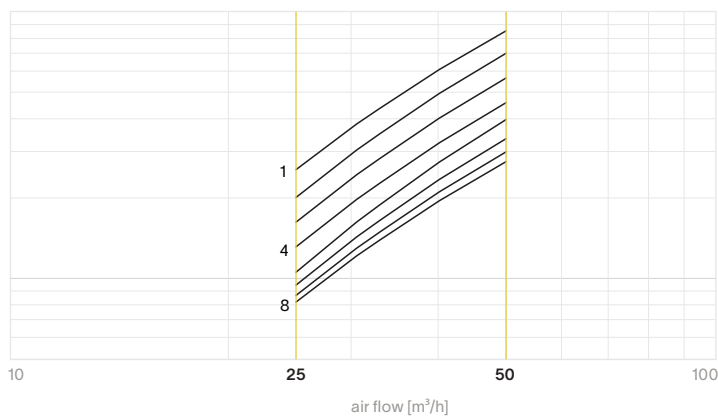

pradovent

tech specs

type	supply or exhaust
air flow	maximum 50m ³ /h
pressure	25 - 75 Pa
noise level	< 27 dB(A)
adjustment	32 steps
lock mechanism	integrated lock
color	white - RAL 9003
paintable	with synthetic primer
compatibility	fits into every Ø125 duct
other	patent pending

order number

8000 - 1000	pradovent
-------------	-----------

accessoires

installation

8000 - 0001	plaster ring Ø108
8000 - 0011	clt csc ring Ø108

capacity graphs

air supply

air extraction